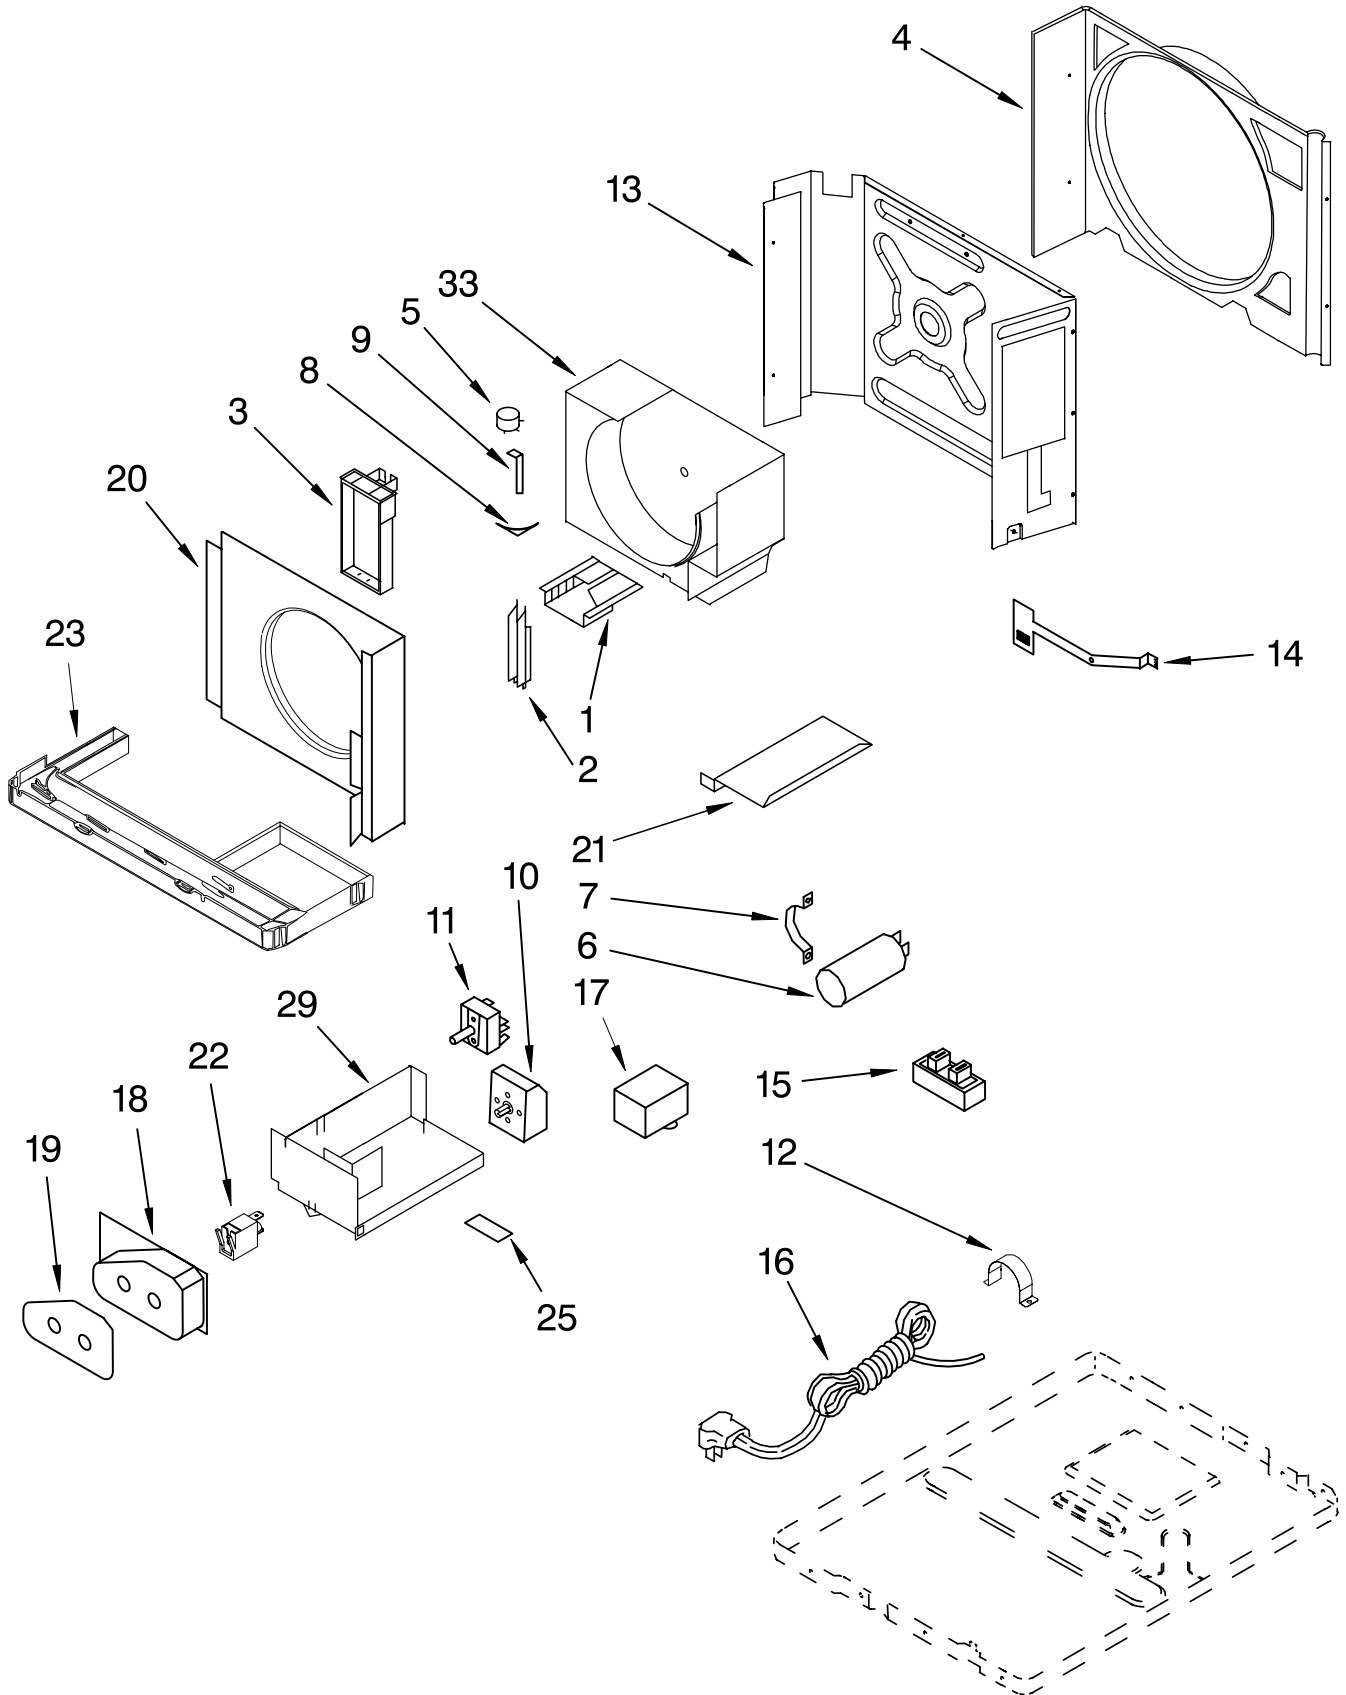

UNIT PARTS

For Model: ACE244PT0

AIR CONDITIONER

FOR ORDERING INFORMATION REFER TO PARTS PRICE LIST

UNIT PARTS

For Model: ACE244PT0

Illus. No.	Part No.	DESCRIPTION
1		Literature Parts
	W10121866	Wiring Diagram
	8215279	Use & Care Guide
	W10122493	Energy Guide
2	8215290	Nut w/washer
3	8209771	Support, Tube Sensor
4	8215148	Clip
5	8215344	Drain Plug
6	8215353	Tube, Restrictor
7	8215104	Blade, Fan
8	8215107	Bracket, Fan Motor
9	8215130	Relay
10	8215150	Motor, Fan
11	8215123	Overload
12	8215291	Washer
13	8215316	Evaporator
14	8209688	Screw (5)
15	8215154	Gasket
16	8215307	Cover, Evaporator
17	8215297	Nut w/washer
18	8215343	Base
19	8215327	Support
20	8215331	Heater
21	8215069	Condenser
39	8215332	Compressor Assy.
40	8215329	Wheel, Blower

FOR ORDERING INFORMATION REFER TO PARTS PRICE LIST

AIR FLOW AND CONTROL PARTS

For Model: ACE244PT0

FOR ORDERING INFORMATION REFER TO PARTS PRICE LIST

AIR FLOW AND CONTROL PARTS

For Model: ACE244PT0

Illus. No.	Part No.	DESCRIPTION
1	8215111	Housing, Air
2	8215112	Louver
3	8215116	Cartridge, Louver
4	8215071	Shroud, Condenser
5	8215114	Motor, Louver
6	8215299	Capacitor, Running
7	8215301	Bracket, Capacitor
8	8215113	Linkage, Louver
9	8215115	Linkage, Louver
10	8215335	Thermostat
11	8215336	Switch
12	8215135	Wire Clamp
13	8215328	Wall, Dividing
14	8215117	Door, Exhaust
15	8215089	Terminal Block
16	W10140834	Cord, Appliance
17	8215313	Capacitor
18	8215322	Cover, Control
19	8215138	Escutcheon
20	8215330	Shroud, Evaporator
21	8215120	Cover, Air Duct
22	8215321	Switch
23	8215127	Pan, Evaporator
25	8215320	Washer
29	8215319	Box, Control
33	8215110	Housing, Air